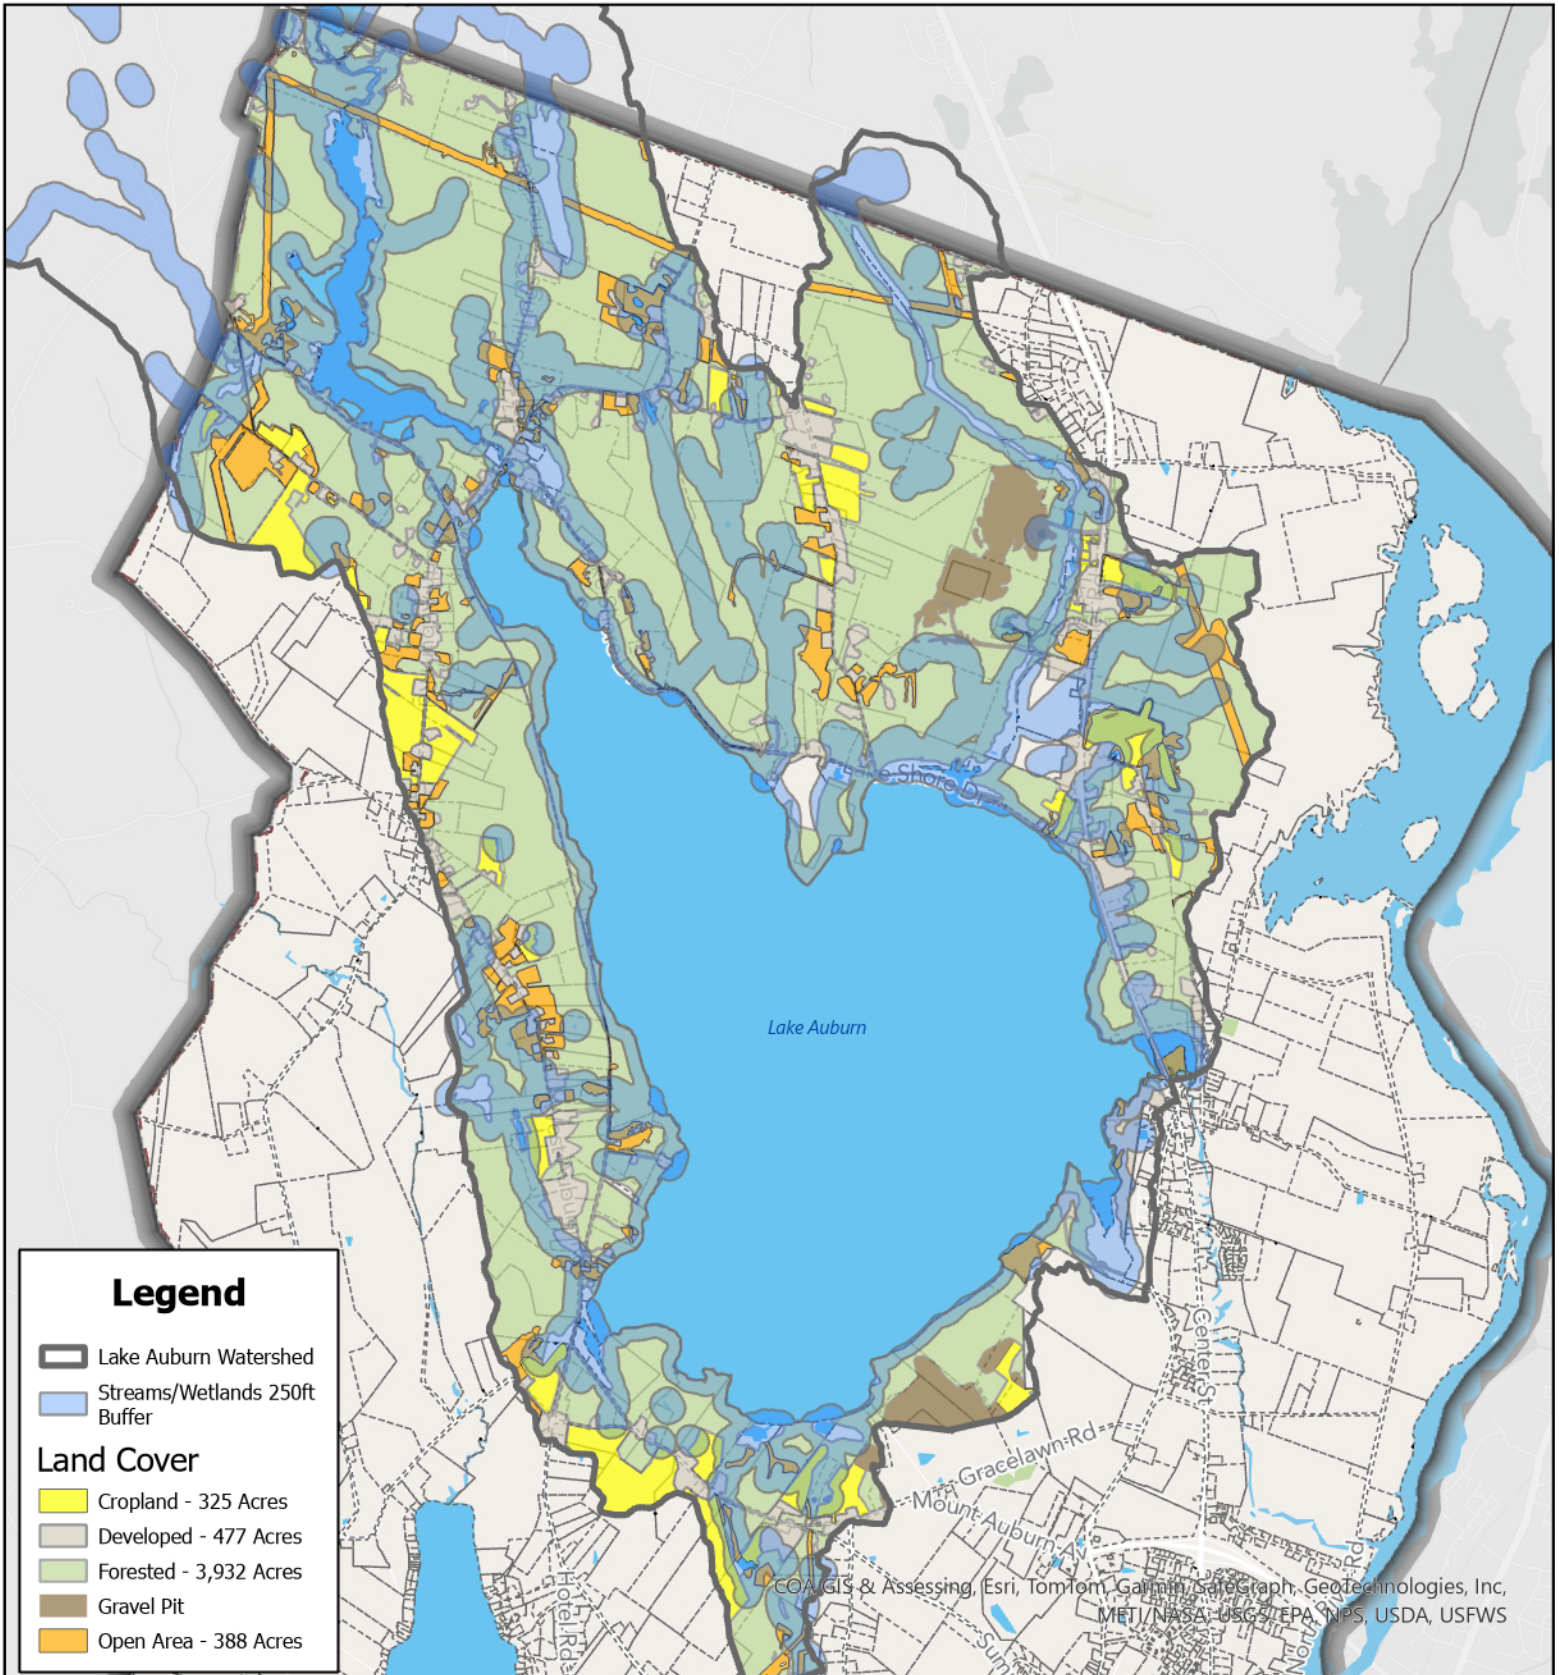

Lake Auburn Watershed Land Use

0 0.25 0.5 1 Miles